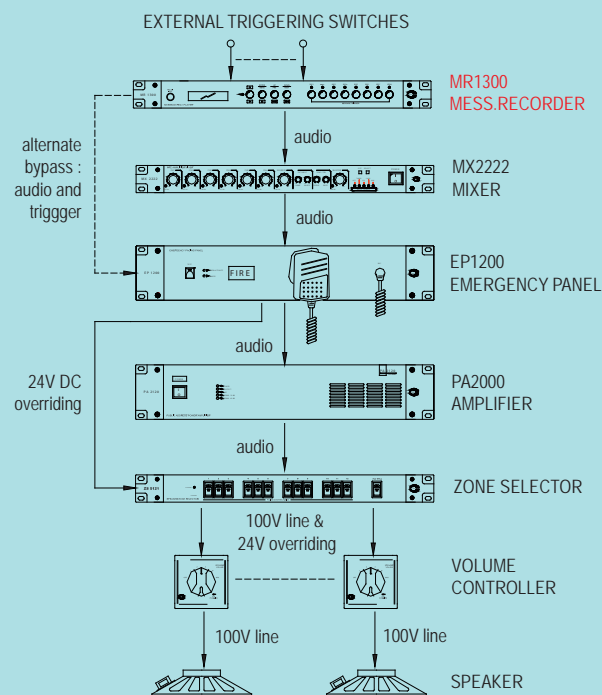

APPLICATION SCHEMATIC :