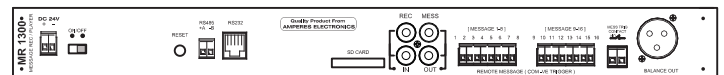

MR1300 | MESSAGE RECORDER / PLAYER

PRELIMINARY INFORMATION

Introducing another essential tool in Amperes's product line up .. MR1300. It has been designed to surpass the similar equipment in its class, loaded with features to meet today's stringent demand for a message recorder and player.

Messages shall not be limited only to specific amount of time, and MR1300 solves the shortcomings by storing messages only to be limited by the capacity of memory and deliver audio output at MP3 quality of 128 kbps. Direct short keys to message playback and remote triggering port make the unit suitable for interfacing with external sensors, timer or fire alarm system.

FEATURES :

- 1 GB internal memory in SD card, expandable to greater capacity of storage
- 8 front direct message playback buttons and 16 remote triggering ports
- MP3 quality of playback with balanced audio output (with MP3 recorded files)
- Recording via dynamic microphone or line audio input
- Message assignment to front key or remote triggering port
- Playback controls mode ie. Repetitive or Play Once and manual operation
- Audio output setup ie. volume, treble and bass for message playback
- Dry contact port upon message triggering for interfacing to other devices

TECHNICAL SPECIFICATIONS: