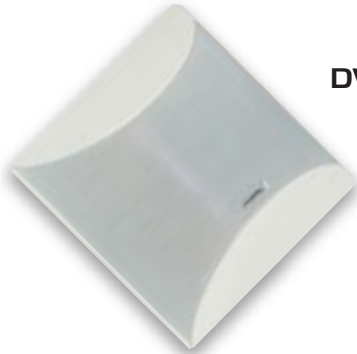

SURFACE MOUNT & COLUMN SPEAKER

BS410 : 4" 10W 100V Line

SURFACE MOUNT SPEAKER

It is constructed with high quality ABS plastic with 4" dual cone speaker driver and multi tapping matching transformer of 1 / 3 / 6 and 10W 100 V line. Suitable for wall and ceiling installation with optional tilt mounting bracket. Available in white colour.

Packing information

BS410 : 550 (W) x 215 (H) x 420 (D) mm
: 14.5 kg
: 12 uts per carton

DV410 : 4" 6W 100V Line

SURFACE MOUNT SPEAKER

A classic yet favourite model which is suitable for installations in small enclosed areas such as staircase, office, etc. Available in white colour with multi tap matching transformer of 1 / 3 / and 6W 100V line, fit for vertical or horizontal installations.

Packing information

DV410 : 590 (W) x 400 (H) x 303 (D) mm
: 15.4 kg
: 18 uts per carton

CH740 : 40W 100V Line

CH730 : 30W 100V Line

CH720 : 20W 100V Line

COLUMN SPEAKER

Built ruggedly with aluminum die cast housing and available in 3 power rating of 20 / 30 and 40W 100V line with half or full power tapping. Suitable for classrooms, hyper markets, mosques, etc.