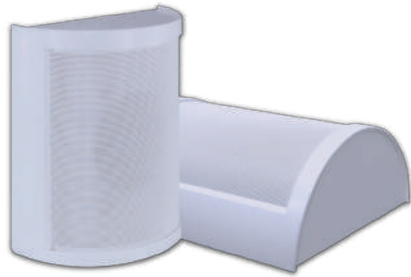

BS506 BS508 BS410 DV410

SPEAKERS

Surface Mount Speakers

BS506

5" 6W 100V Line

BS506 is driven by 5" dual cone driver with power taps of 1, 3, 6W 100V. The enclosure is fully ABS thus eliminating the risk of rust for high humidity environment.

BS506 FR : Fire Retardant

BS508

5" 10W 100V Line

BS508 is powered by 5" dual cone driver with nominal power of 10W 100V line, available power taps are 1, 3, 6 and 10W. It is slimmer for better looks and has installation method which prevents vandalism.

BS508 FR : Fire Retardant

BS410

4" 10W 100V Line

BS410 is available in white and is suitable for installations in small areas. It is driven by 4" dual cone driver with power taps of 1, 3, 6 and 10W 100V, providing clarity of voice announcements as required in EVAC systems.

DV410

4" 6W 100V Line

DV410 is a favorite for its classic outlooks, suitable for small area installations and can be mounted vertical or horizontally. It is driven by 4" driver of 6W 100V with power taps of 1, 3 and 6W.