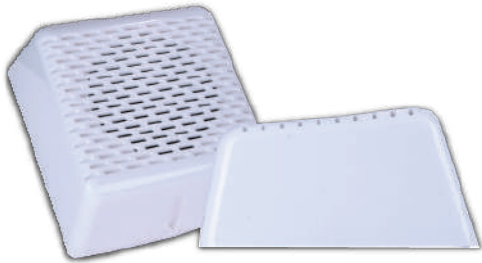

BS506 BS508 BS410 DV410

SPEAKERS

Surface Mount Speakers

BS506

5" 6W 100V Line

BS506 is driven by 5" dual cone driver with power taps of 1, 3, 6W 100V. The enclosure is fully ABS thus eliminating the risk of rust for high humidity environment.

BS506 FR : Fire Retardant

BS508

5" 10W 100V Line

BS508 is powered by 5" dual cone driver with nominal power of 10W 100V line, available power taps are 1, 3, 6 and 10W. It is slimmer for better looks and has installation method which prevents vandalism.

BS508 FR : Fire Retardant

BS410

4" 10W 100V Line

BS410 is available in white and is suitable for installations in small areas. It is driven by 4" dual cone driver with power taps of 1, 3, 6 and 10W 100V, providing clarity of voice announcements as required in EVAC systems.

DV410

4" 6W 100V Line

DV410 is a favorite for its classic outlooks, suitable for small area installations and can be mounted vertical or horizontally. It is driven by 4" driver of 6W 100V with power taps of 1, 3 and 6W.