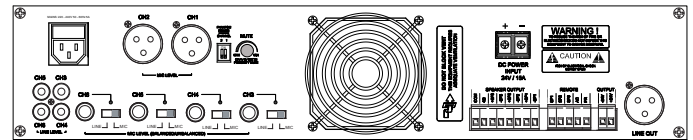

Optional media player module for USB / SD Card MP3 playback and AM FM tuner is available for version with prefix P (eg.MA2024P).

Features

- ▶ 6 mic / line selectable input channels, with front mic jack, phantom power
- ▶ Priority muting for mic input 1 with adjustable muting level
- ▶ 3 zone speaker output with ALL CALL and remote triggering port
- ▶ 100V line output with aux 4 Ohm speaker terminal
- ▶ Tone and bass controls
- ▶ AC / DC operation

Packing information

Qty per carton : 1 unit
 L x W x H : MA2060 / MA2012 / MA2024 : 550 x 425 x 180 mm
 Weight : MA2060 - 11.00 kg
 : MA2012 - 12.40 kg
 : MA2024 - 13.80 kg

Rear View:

MA Series is available with optional media player module
 MA2060P / MA 2012P / MA2024P :
 Variants with USB / SD Card / Tuner / Bluetooth Player

Technical Specifications

	MA2060	MA2012	MA2024
Ratings	60W 100V line	120W 100V line	240W 100V line
Operating voltage	220 - 240V AC or 24V DC		
Current (Load / Standby) 240V AC	0.87A / 0.08A	1.0A / 0.13A	1.95A / 0.17A
24V DC requirement	4.1A	6.3A	10.8A
Input channel	6 : 2 MIC (XLR), 4 MIC/Line Selectable (RCA/Phone Jack)		
Input phantom power	Mic 1 and 2 ; 12V DC		
Input sensitivity / impedance	2 x Mic (XLR) & 4 x Mic (Phone jack) : 4 mVrms 4 x LINE (RCA) : 350 mVrms		2 x Mic (XLR) & 4 x Mic (Phone jack) : 20 mVrms 4 x LINE (RCA) : 150 mVrms
Tone controls	Bass (100 Hz) ; Treble (10 KHz) +/- 3 dB		
Outputs	3 Zone 100V line, 4 Ohm		
Output selection	Front and remote triggering		
Frequency response @ 1KHz +/- 3dB	175 ~ 18 KHz		70 ~ 15 KHz
Protections	Thermal, short circuit, AC and DC fuse		
Indicators	AC mains, clip, protect, audio input level		
Cooling system	Dual speed fan with heat sensing		
Dimensions (W x H x D)	424 x 88 x 300 mm		
Weight	9.80 kg	11.10 kg	12.50 kg