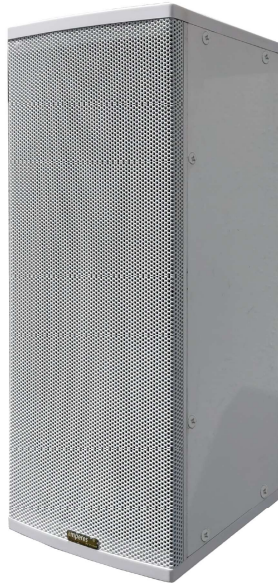

CL740 / 780 Full Range Column Speaker

New
Pre-liminary Info

CL740 / 780 are newly design full range column speakers which is built ruggedly with aluminum housing and grilles to withstand rust. They are suitable for indoor and outdoor installations.

With IP65 rating, it is suitable for installations at open areas where rain and shine are challenges for many speakers.

They are able to deliver clear speech, making it suitable for applications in hall of prayers, lecture halls, community centers, etc. The reasonably well response to mid low frequencies made them ideal solutions for BGM in theme parks, gardens and other tourist spots.

Features

- Contemporary design to match environment.
- Heavy duty mounting bracket with pan and tilt.
- Epoxy coated grille to prevent rust.
- Engineered for speech and BGM clarity
- Weatherproof enclosure

CL740

Technical Specifications

	CL740	CL780
Power rating	40W 100V	80W 100V
Speaker components	2 x 4" + 1" tweeter	4 x 4" + 1" tweeter
Transformer tapping(100V)	25 / 40 W	50 / 80 W
Primary impedance (Ohm)	400 / 250	200 / 125
SPL descriptions	88 ± 3dB	
Frequency response @ 1KHz +/-3dB	150 - 18 KHz	
Dimension (WxHxD)	130 x 320 x 137 mm	130 x 620 x 137 mm
Material	Aluminum body, powder epoxy coated grille	
Weight with bracket (kg)	3.5	6.8
Weight without bracket (kg)	2.9	6.2