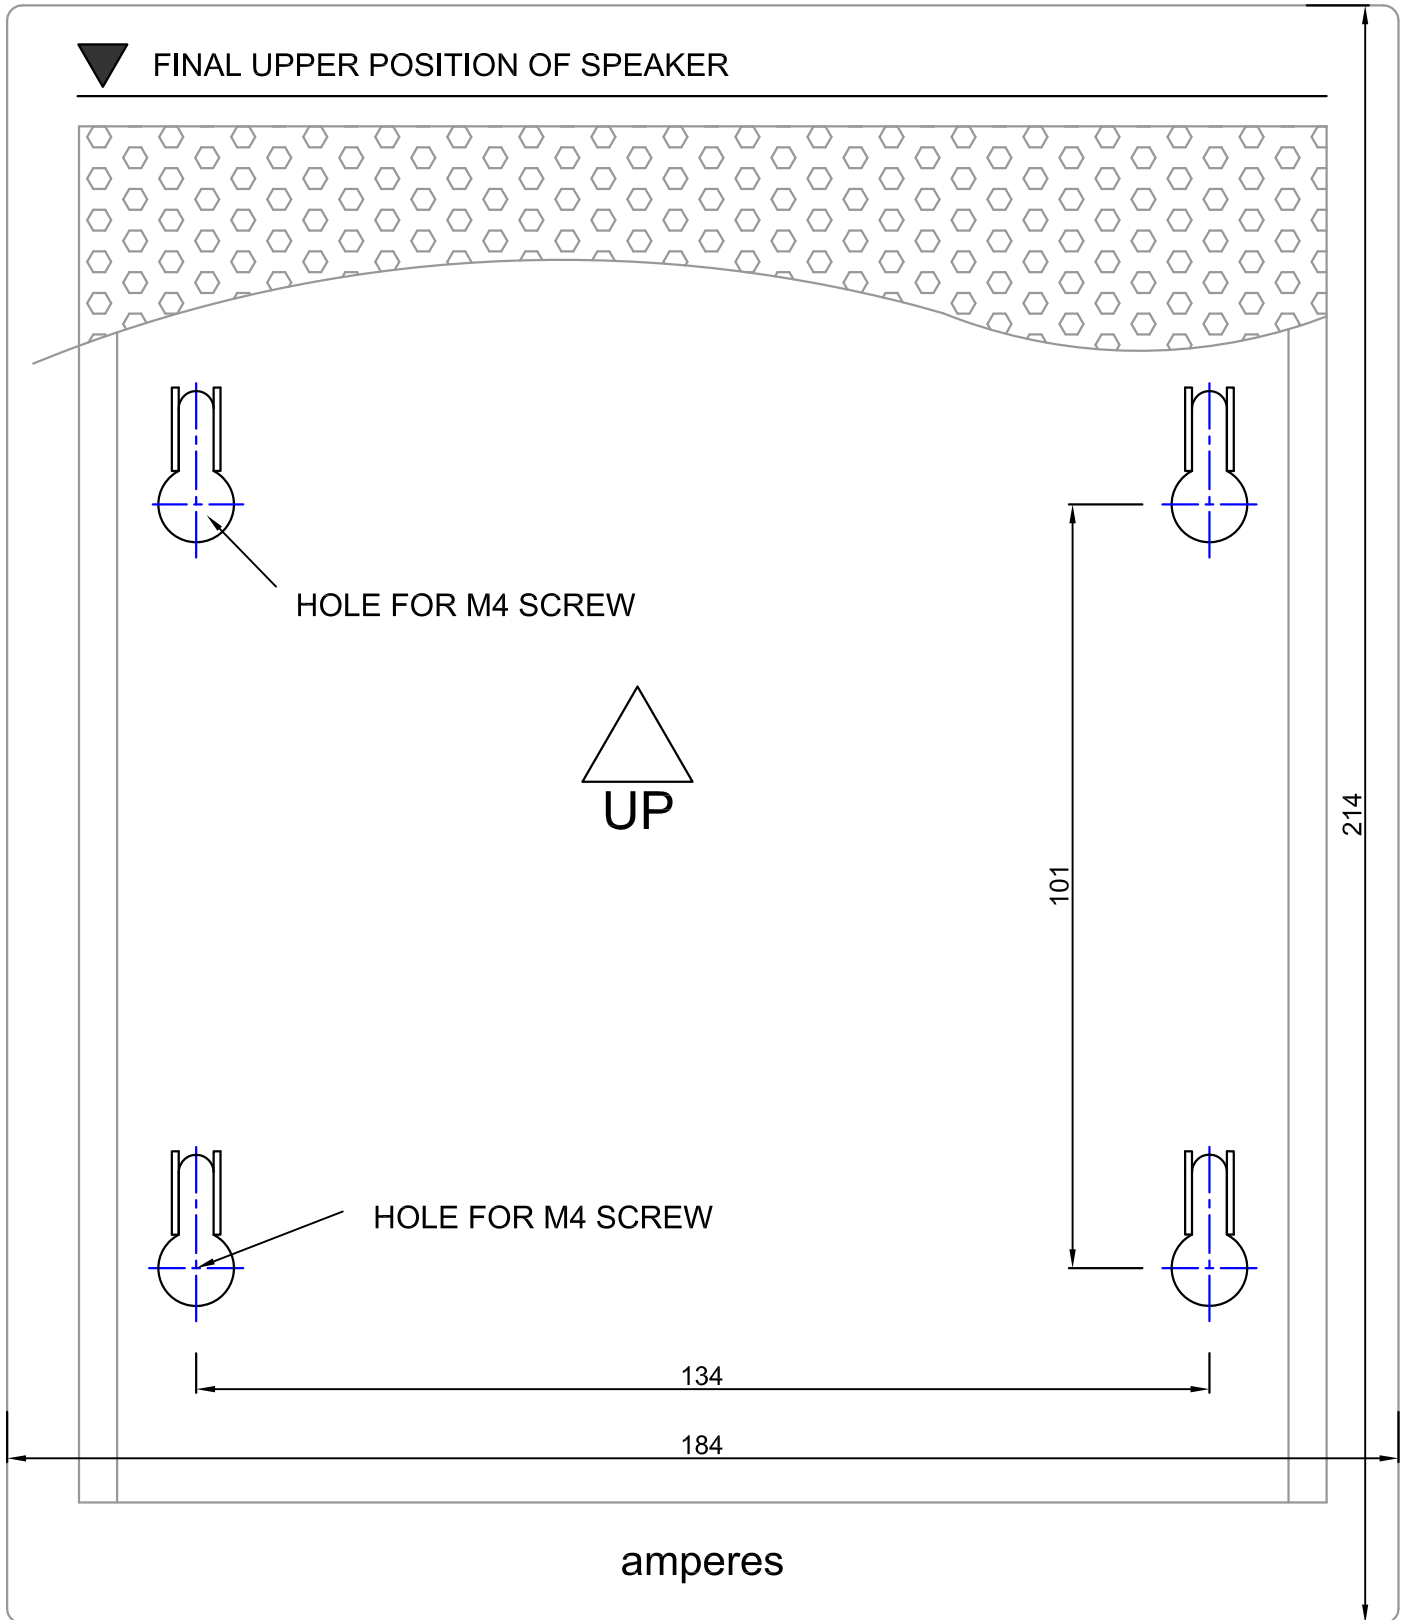

BS410 SURFACE MOUNT SPEAKER

4" 10W 100V line

This speaker can be mounted on surface at vertical or horizontal position.

PLACEMENT OF TEMPLATE FOR MOUNTING HOLE DRILLING

▼ FINAL LOWER POSITION OF SPEAKER AFTER MOUNTING